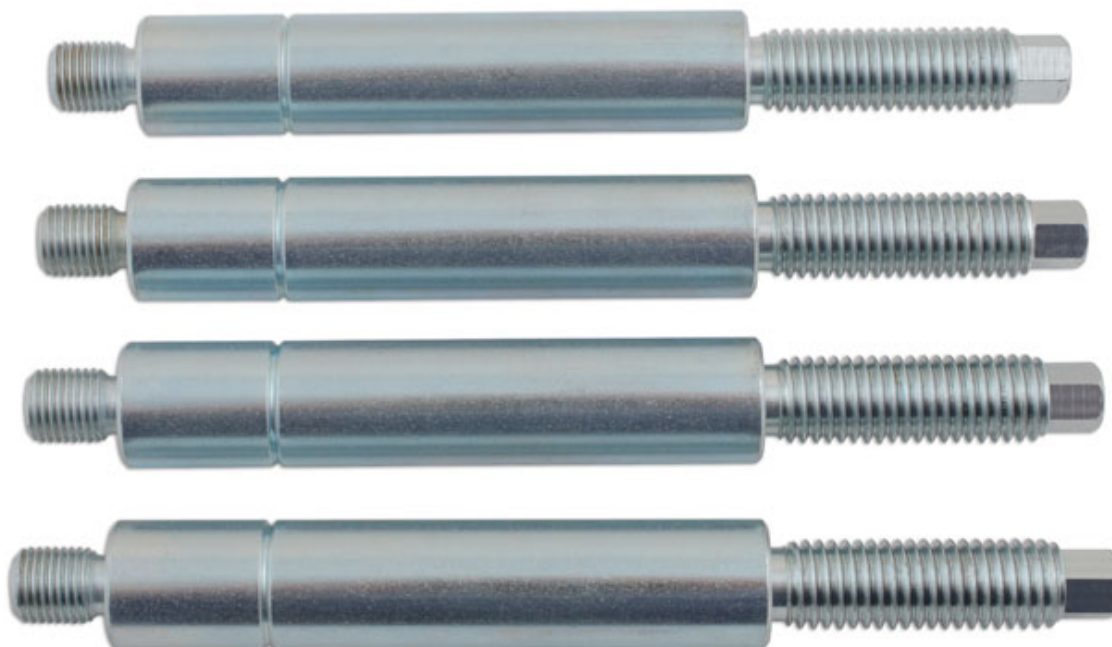

## Nabenabzieher-Adapterkit – PSA

Adaptor kit M12 x 1.25 male used to convert Hub Puller and Driveshaft Remover/Press Kit (Part No. 5648) to Citroën/Peugeot applications.

### Additional Information

- Adapterkit für 5648 – PSA
- Größe M12x1,25 Außengewinde
- Anwendung: Citroën C2/C3/C4/C5/C6/C8
- Anwendung: Peugeot 205/206/306/307/405/1007
- 4 St.

<http://lasertools.co.uk/product/5922>